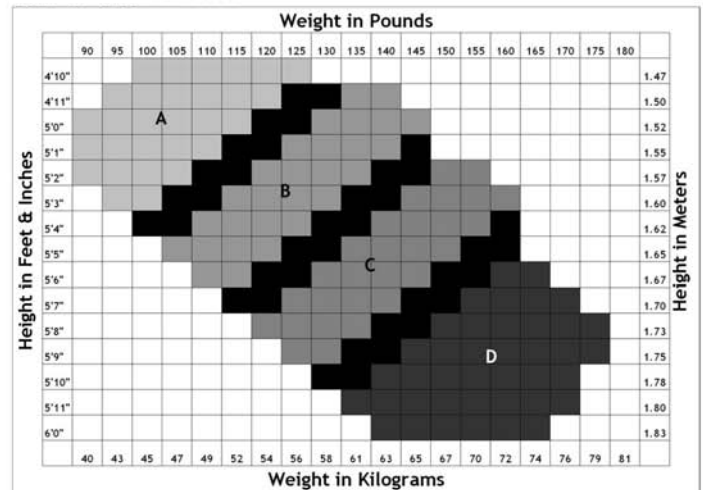

BLOCH Adult