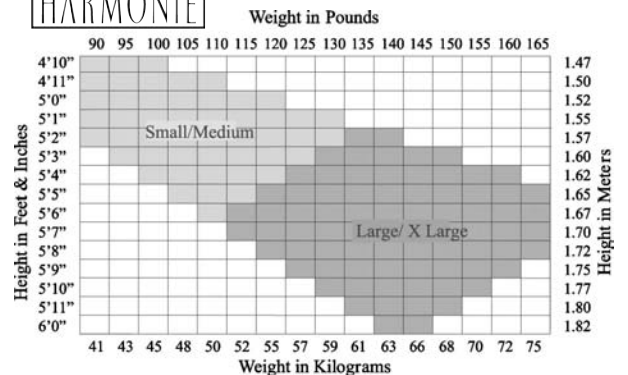

**Gilda MARY** Children

Size	Height	Weight
10-YJ	4'10"-5'4" (147-163cm)	75-120 lbs. (35-54 kg.)
Small-Medium	5'0"-5'6" (152-168cm)	110-155 lbs. (50-70 kg.)
Large-X-Large	5'5"-5'11" (163-180cm)	150-180 lbs. (68-82 kg.)

**Leo's** Adult

Size	Height	Weight
A	5'0"-5'3" (1.52-1.60m)	95-130 lbs. (43-59 kg.)
B	5'4"-5'6" (1.62-1.67m)	100-135 lbs. (45-61 kg.)
C	5'7"-5'8" (1.70-1.72m)	135-175 lbs. (61-79 kg.)
D	5'9" & up (1.75m & up)	165-175 lbs. (75-79 kg.)

**Leo's** Children

Size	Height	Weight
Small	40"-47" (102-119cm)	38-52 lbs. (17-24 kg.)
Int.	48"-53" (122-135cm)	53-69 lbs. (24-31 kg.)
Medium	54"-57" (137-145cm)	70-90 lbs. (32-41kg.)
Large	58"-62" (147-157cm)	91-110 lbs. (41-50 kg.)

**Grigko** Adult

**BLOCH** Adult

**Body Wrappers** Adult

**Body Wrappers** Children

**HARMONIE**

**PRIMA SOFT**

**Sansha** One size fits most.

One size fits children 6X-7 through adult large.