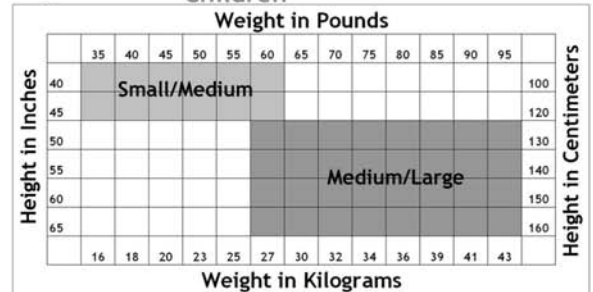

**Gilda MARY** Children

Size	Height	Weight
10-YJ	4'10"-5'4" (147-163cm)	75-120 lbs. (35-54 kg.)
Small-Medium	5'0"-5'6" (152-168cm)	110-155 lbs. (50-70 kg.)
Large-X-Large	5'5"-5'11" (163-180cm)	150-180 lbs. (68-82 kg.)

**Leo's** Adult

Size	Height	Weight
A	5'0"-5'3" (1.52-1.60m)	95-130 lbs. (43-59 kg.)
B	5'4"-5'6" (1.62-1.67m)	100-135 lbs. (45-61 kg.)
C	5'7"-5'8" (1.70-1.72m)	135-175 lbs. (61-79 kg.)
D	5'9" & up (1.75m & up)	165-175 lbs. (75-79 kg.)

**Leo's** Children

Size	Height	Weight
Small	40"-47" (102-119cm)	38-52 lbs. (17-24 kg.)
Int.	48"-53" (122-135cm)	53-69 lbs. (24-31 kg.)
Medium	54"-57" (137-145cm)	70-90 lbs. (32-41kg.)
Large	58"-62" (147-157cm)	91-110 lbs. (41-50 kg.)

**Grigko** Adult

**BLOCH** Adult

**Body Wrappers** Adult

**Body Wrappers** Children

**HARMONIE**

**PRIMA SOFT**

**Sansha** One size fits most.

One size fits children 6X-7 through adult large.