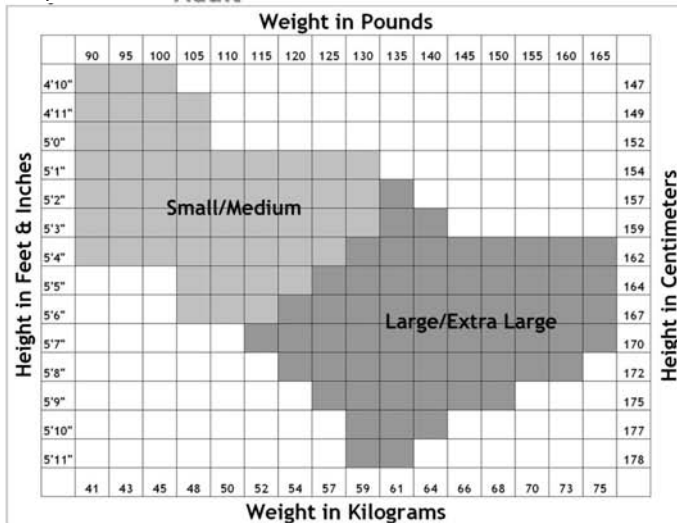

Body Wrappers Adult