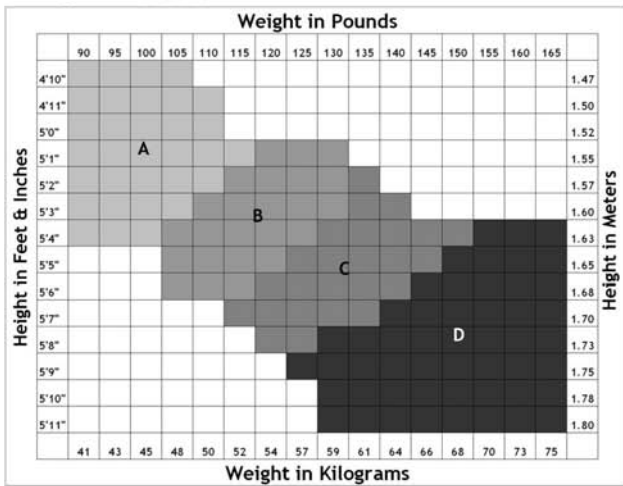

Fitting Charts - Tights

(Please refer to website for additional charts)

Gilda MARY Adult

Size	Height	Weight
Small	4'10"-5'4" (147-163cm)	95-130 lbs. (43-59 kg.)
Medium	5'1"-5'7" (155-170cm)	120-155 lbs. (55-75 kg.)
Large	5'4"-5'9" (163-175cm)	145-175 lbs. (66-80kg.)
X-Large	5'5"-5'11" (165-180cm)	160-180 lbs. (73-82 kg.)

Gilda MARY Children

Size	Height	Weight
10-YJ	4'10"-5'4" (147-163cm)	75-120 lbs. (35-54 kg.)
Small-Medium	5'0"-5'6" (152-168cm)	110-155 lbs. (50-70 kg.)
Large-X-Large	5'5"-5'11" (163-180cm)	150-180 lbs. (68-82 kg.)

Leo's Adult

Size	Height	Weight
A	5'0"-5'3" (1.52-1.60m)	95-130 lbs. (43-59 kg.)
B	5'4"-5'6" (1.62-1.67m)	100-135 lbs. (45-61 kg.)
C	5'7"-5'8" (1.70-1.72m)	135-175 lbs. (61-79 kg.)
D	5'9" & up (1.75m & up)	165-175 lbs. (75-79 kg.)

Leo's Children

Size	Height	Weight
Small	40"-47" (102-119cm)	38-52 lbs. (17-24 kg.)
Int.	48"-53" (122-135cm)	53-69 lbs. (24-31 kg.)
Medium	54"-57" (137-145cm)	70-90 lbs. (32-41kg.)
Large	58"-62" (147-157cm)	91-110 lbs. (41-50 kg.)

Grigko Adult