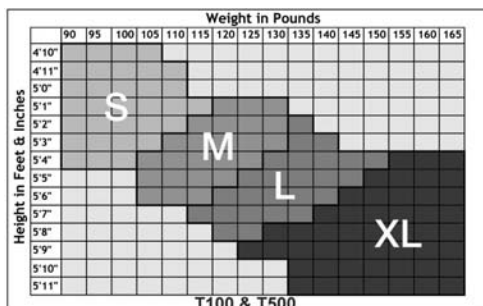

# Fitting Charts - Tights

**Capezio Adult**

**Capezio Children**

**DANSKIN Adult**

**DANSKIN Children**

## DANCE DEPARTMENT

(Please refer to website for additional charts)