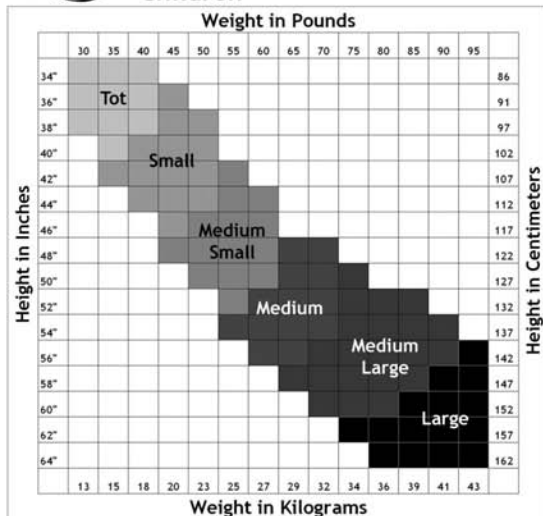

# Fitting Charts - Tights

**Capezio Adult**

**Capezio Children**

**DANSKIN Adult**

**DANSKIN Children**

## DANCE DEPARTMENT

(Please refer to website for additional charts)