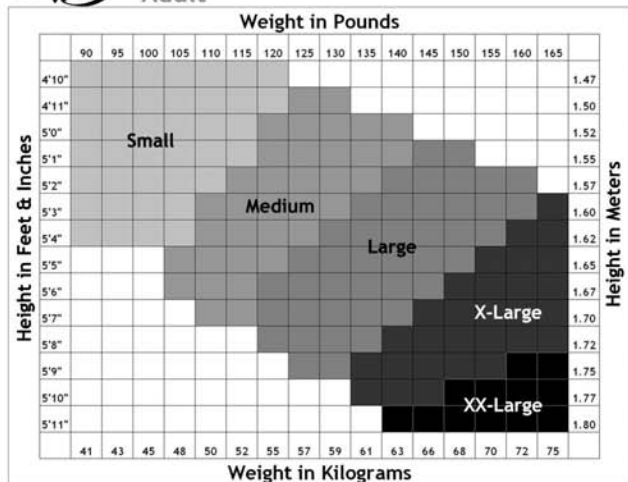

# Fitting Charts - Tights

**Capezio Adult**

**Capezio Children**

**DANSKIN Adult**

**DANSKIN Children**

## DANCE DEPARTMENT

(Please refer to website for additional charts)