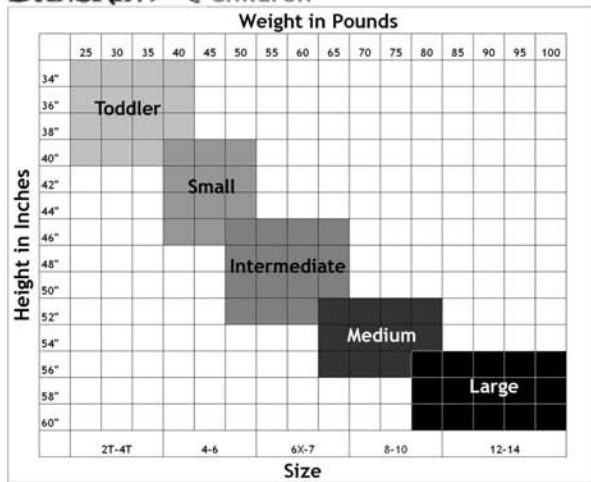

# Fitting Charts - Tights

**Capezio Adult**

**Capezio Children**

**DANSKIN Adult**

**DANSKIN Children**

## DANCE DEPARTMENT

(Please refer to website for additional charts)