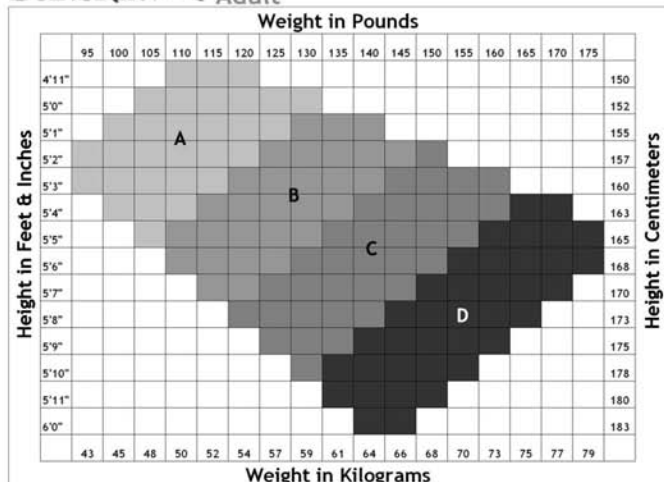

# Fitting Charts - Tights

**Capezio Adult**

**Capezio Children**

**DANSKIN Adult**

**DANSKIN Children**

## DANCE DEPARTMENT

(Please refer to website for additional charts)