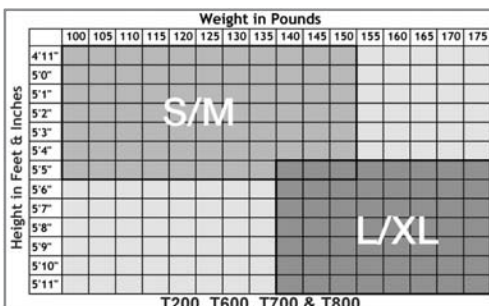

# Fitting Charts - Tights

**Capezio Adult**

**Capezio Children**

**DANSKIN Adult**

**DANSKIN Children**

## DANCE DEPARTMENT

(Please refer to website for additional charts)